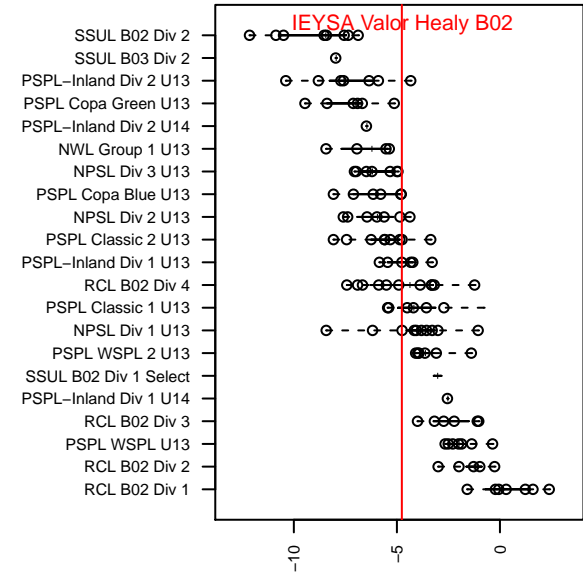

# IEYSA Valor Healy B02

Inland Empire YSA  
 Spokane, WA  
 B02 total strength=773  
 attack=1.12 defense=0.74  
 fall league = PSPL–Inland Div 1 U13  
 spr league = Spr PSPL–Inland Div 2 U13

alt names used:  
 IEYSA Valor B02 Healy  
 IEYSA Valor B02 Healy

Venues played:  
 2014 Spr PSPL–Inland Div 1 U12  
 2015 PSPL–Inland Div 1 U13  
 2015 Spr PSPL–Inland Div 2 U13

**IEYSA Valor Healy B02**  
 Dots are actual minus expected GF (blue circles) and GA (red triangles).  
 Blue line is smoothed change in attack strength. Red is smoothed change in defense strength.

**attack and defense variance (black dot)  
relative to other teams  
and top 10 in region**

**attack and defense rating  
relative to others at age  
and all opponents in last 13 months**

**Performance relative to 13 month average**