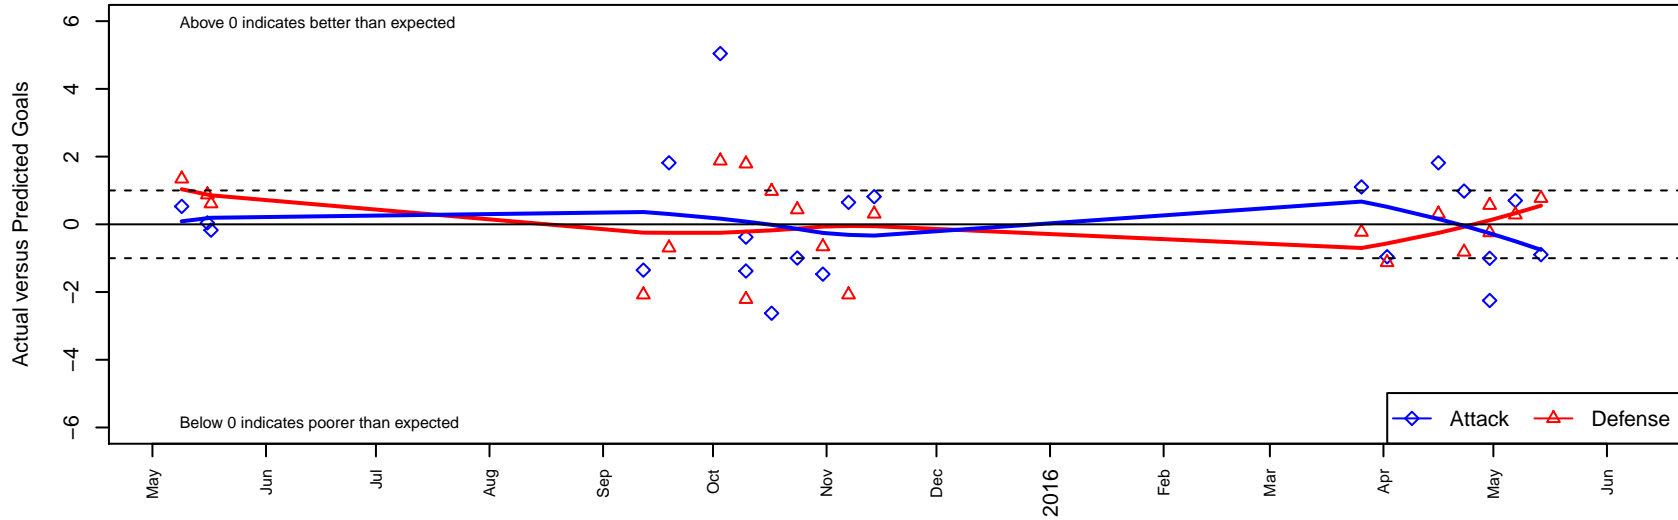

# IEYSA Valor Healy B02

Inland Empire YSA  
 Spokane, WA  
 B02 total strength=773  
 attack=1.12 defense=0.74  
 fall league = PSPL–Inland Div 1 U13  
 spr league = Spr PSPL–Inland Div 2 U13

alt names used:  
 IEYSA Valor B02 Healy  
 IEYSA Valor B02 Healy

Venues played:  
 2014 Spr PSPL–Inland Div 1 U12  
 2015 PSPL–Inland Div 1 U13  
 2015 Spr PSPL–Inland Div 2 U13

**IEYSA Valor Healy B02**  
 Dots are actual minus expected GF (blue circles) and GA (red triangles).  
 Blue line is smoothed change in attack strength. Red is smoothed change in defense strength.

**attack and defense variance (black dot)  
relative to other teams  
and top 10 in region**

**attack and defense rating  
relative to others at age  
and all opponents in last 13 months**

**Performance relative to 13 month average**